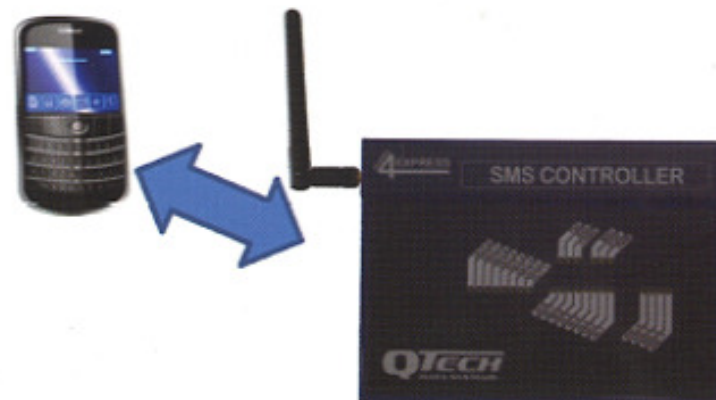

QTECH

DATA SYSTEMS

NZ Owned
 NZ Designed
 NZ Made

www.qtech.co.nz

Wireless monitoring and control solutions
Perfect for security, agricultural, irrigation and automation projects

Wireless Point to Point (WP2P)

Wireless alternative to 6 core cable.
 Lets you take the hard work out of trenching a cable.
 Low power with a range up to 2km!

SMS Controller (SMSC)

You and up to 9 others can now monitor and control anything, 24/7 from anywhere via your mobile phone.
 Telecom XT SIM card version now available.